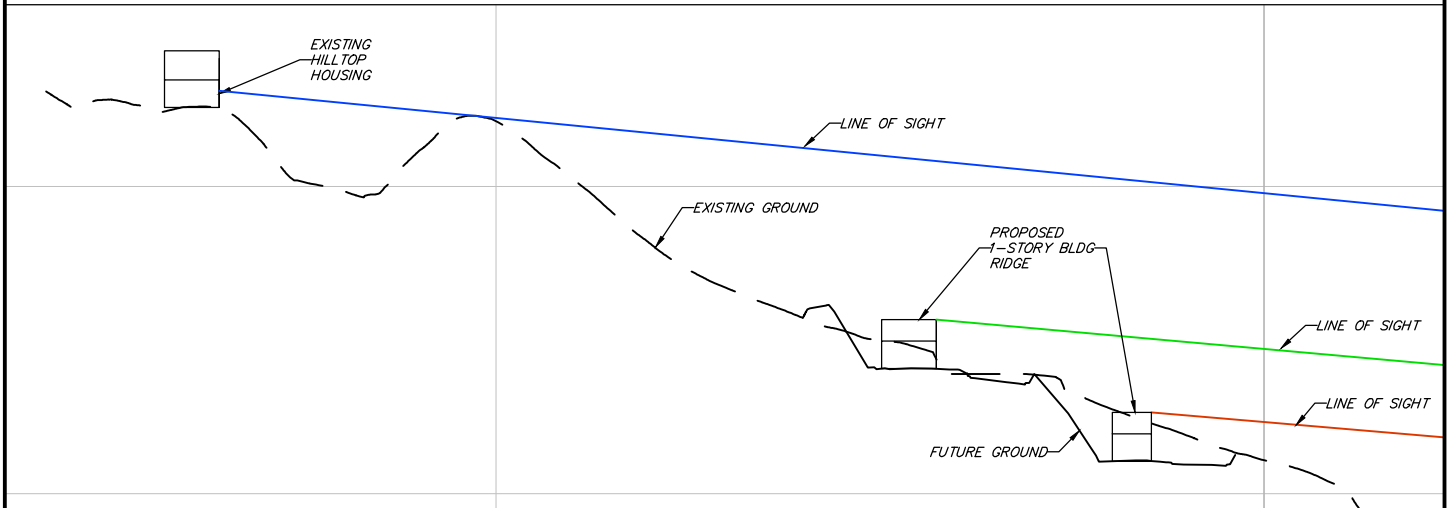

VIEW 1 FROM NAVY BEACH

SCALE: HOR: 1"=250'
VER: 1"=250'

VIEW 2 FROM NAVY BEACH

SCALE: HOR: 1"=250'
VER: 1"=250'

DATE:
07/27/2020

TOGA INN
LINE OF SIGHT FROM NAVY BEACH EXHIBIT