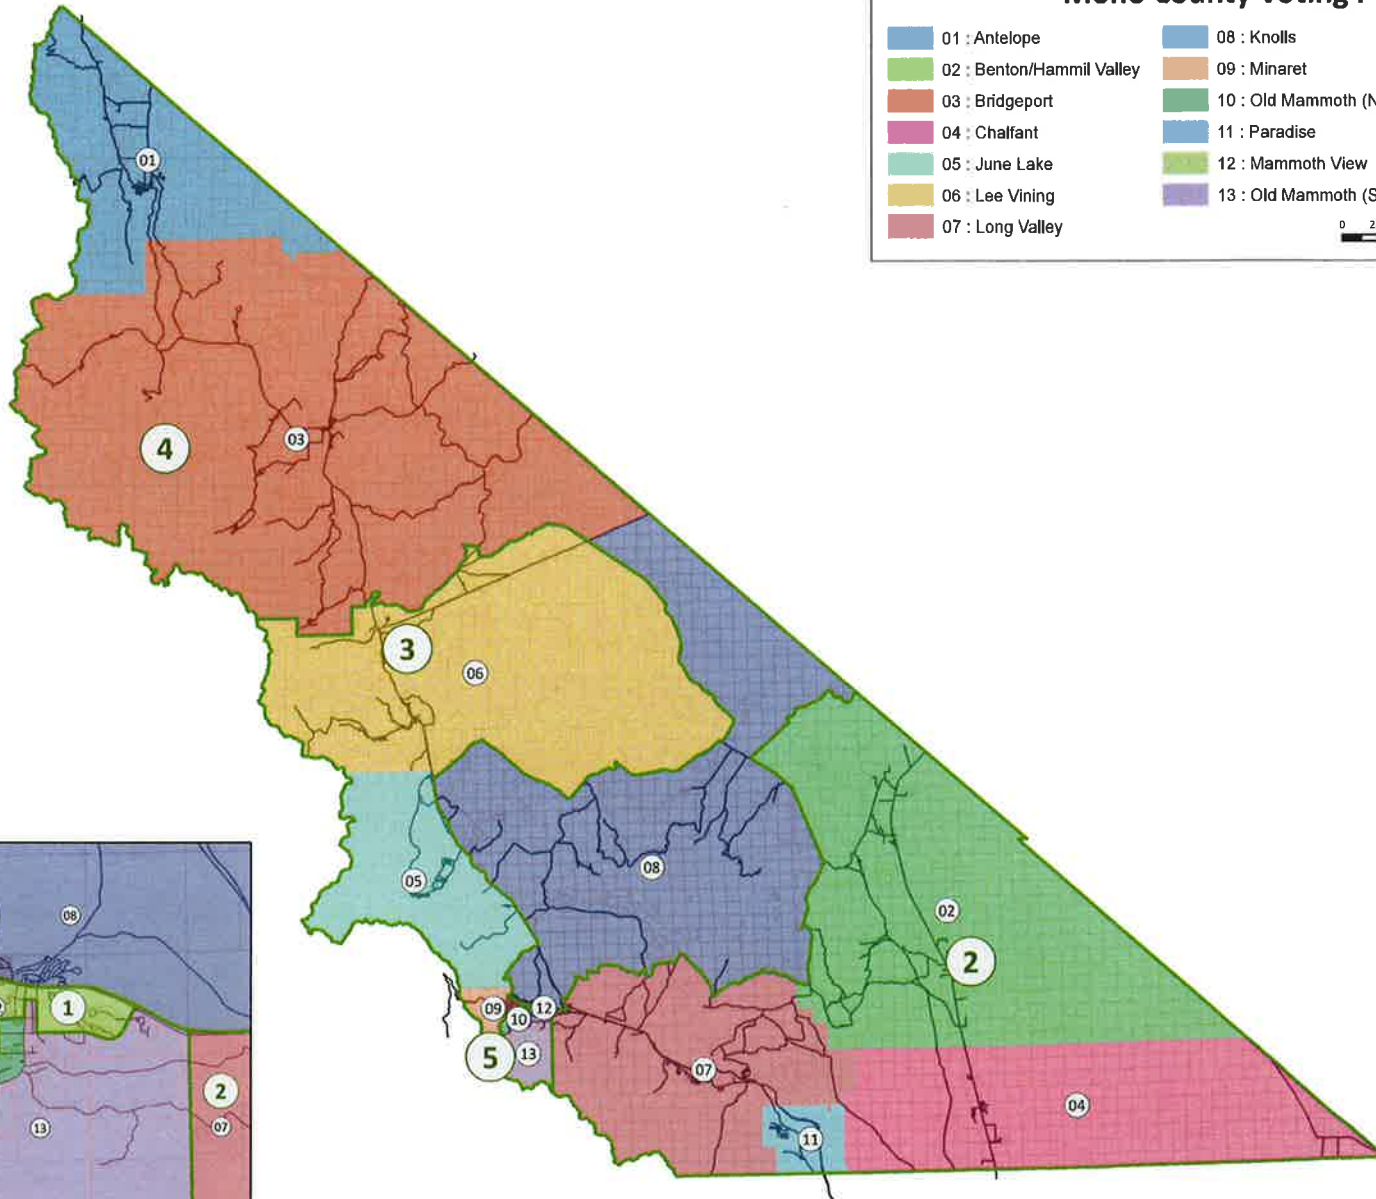

## Mono County Voting Precincts

Mammoth Area Detail

# MONO COUNTY SUPERVISOR DISTRICTS Mammoth Lakes Detail

- District 1
  - District 2
  - District 3
  - District 4
  - District 5
- Streets
  - Parcels

September 1, 2011