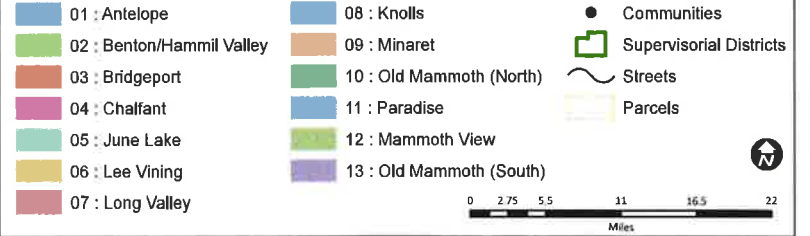

## Mono County Voting Precincts

Mammoth Area Detail